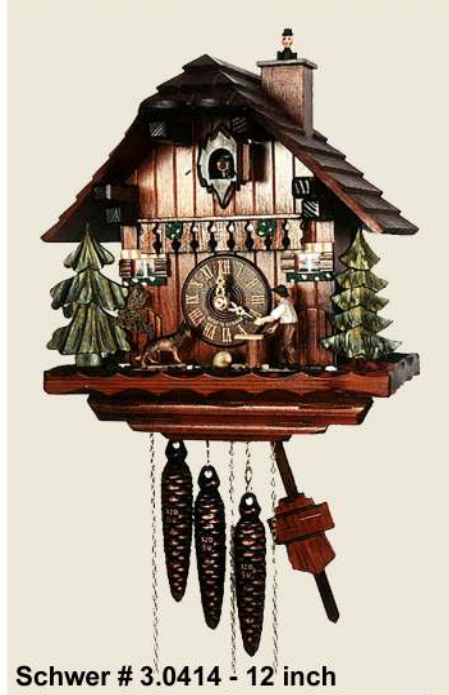

Schwer # 3.0414 - 12 inch
1 day musical, moving wood chopper & wooden german shepard dog.