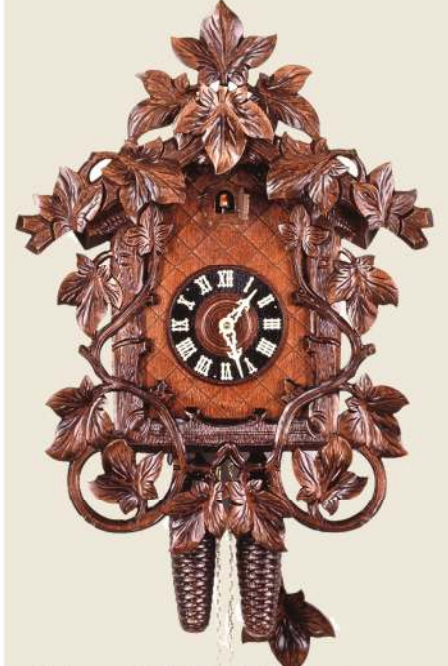

**Herr # 231/5 - 13 1/2 inch**  
5 day key wind, cuckoos at half and full  
hour nightshutoff, wooden dial and  
cuckoo bird.

**Herr # 232/5 - 15 1/2 inch**  
5 day key wind, cuckoos at half and full  
hour nightshutoff, wooden dial and  
cuckoo bird.

# HUBERT HERR

**Herr # B411 - 14 inch**  
contemporary design, 8day,  
cuckoos at the half and full hour.

**Herr # B415/8 - 13 1/2 inch**  
8 day, contemporary design,  
cuckoos at half and full hour.

**Schwer # 2.0128 - 21 inch**  
8 day movement, beautiful baroque  
style carving.